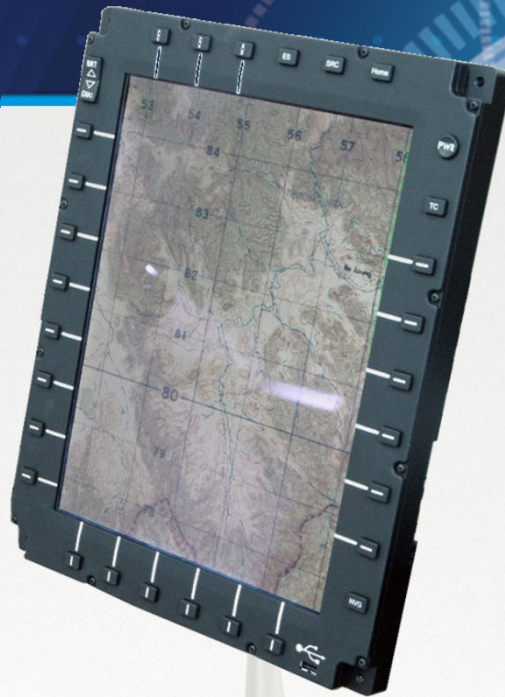

# 15" MULTI-FUNCTION DISPLAY (MFD)

Astronautics' Multi-Functional Display (MFD), Active Matrix Liquid Crystal Displays, have been designed, tested and produced to meet the highest military and commercial standards. Specially designed for use for avionic applications. Astronautics' MFDs can be modified or tailored to satisfy system needs.

Astronautics' robust 15" MFD has a high-resolution display with excellent contrast, and capability to display graphics or motion video (CCD or FLIR), readable from direct sunlight to Night mode operation.

## **Features:**

- High resolution, High Brightness display, viewable in 10,000 foot-Lambert ambient.
- Large scale brightness control.
- Qualified to Military/Avionics Standards.
- Low power consumption.
- Designed to withstand severe environmental conditions, no external cooling or fan.
- Modularized for maintainability - all modules, including AMLCD replaceable without adjustment.

# 15" MULTI-FUNCTION DISPLAY (MFD)